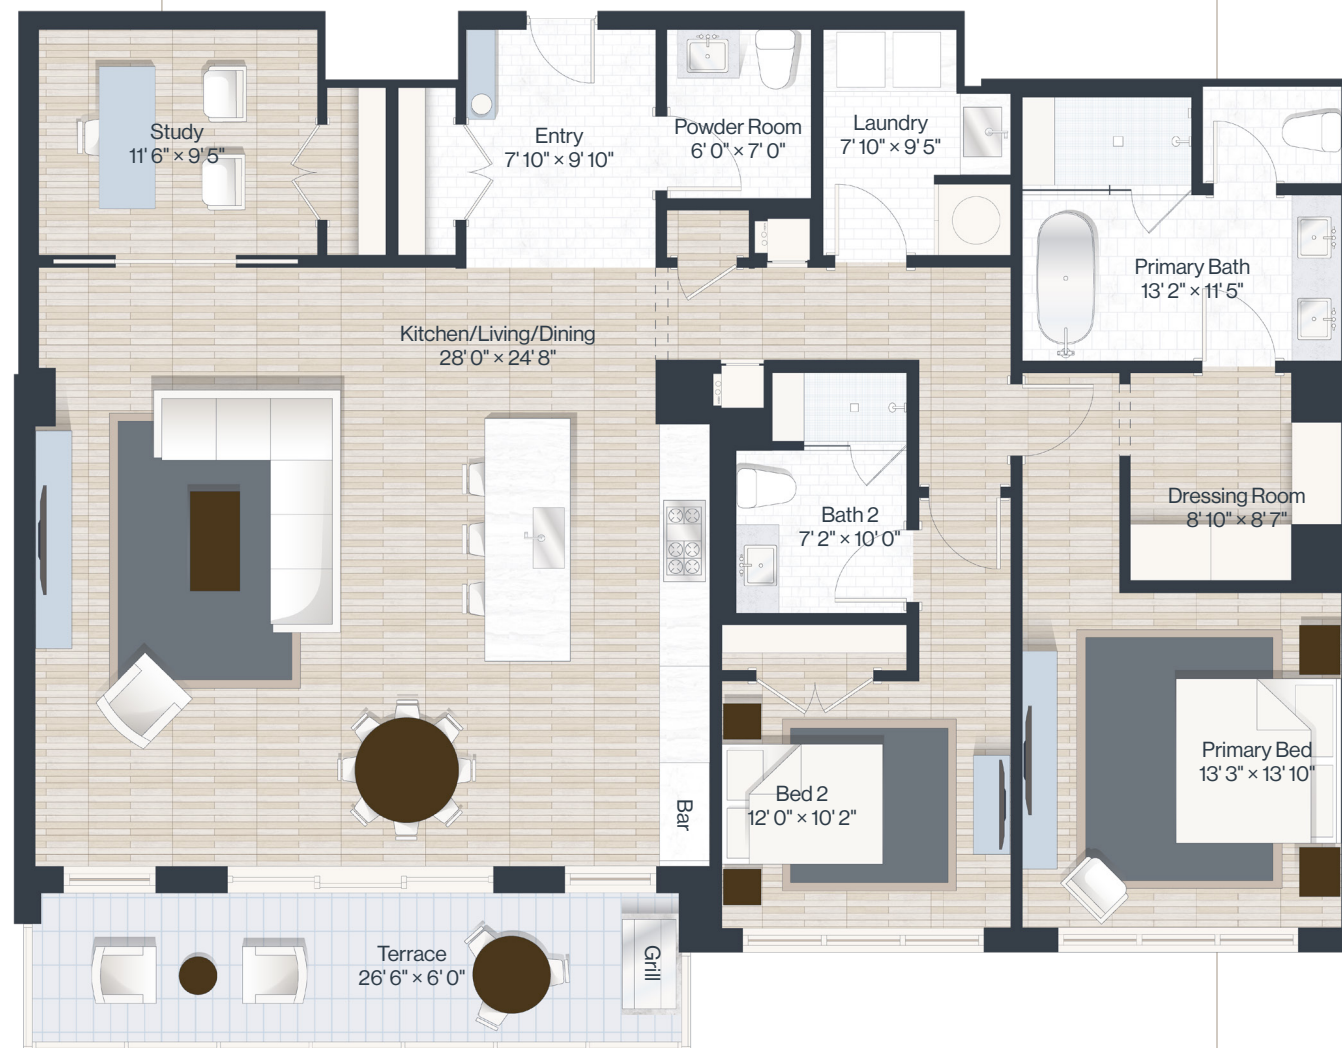

C404

2 bed+study
2.1 bath

Indoor: 1,960 SF
Outdoor: 155 SF
Total: 2,115 SF
155 SF Uncovered Terrace

C A R E T T A

LiveCaretta.com

jdl.