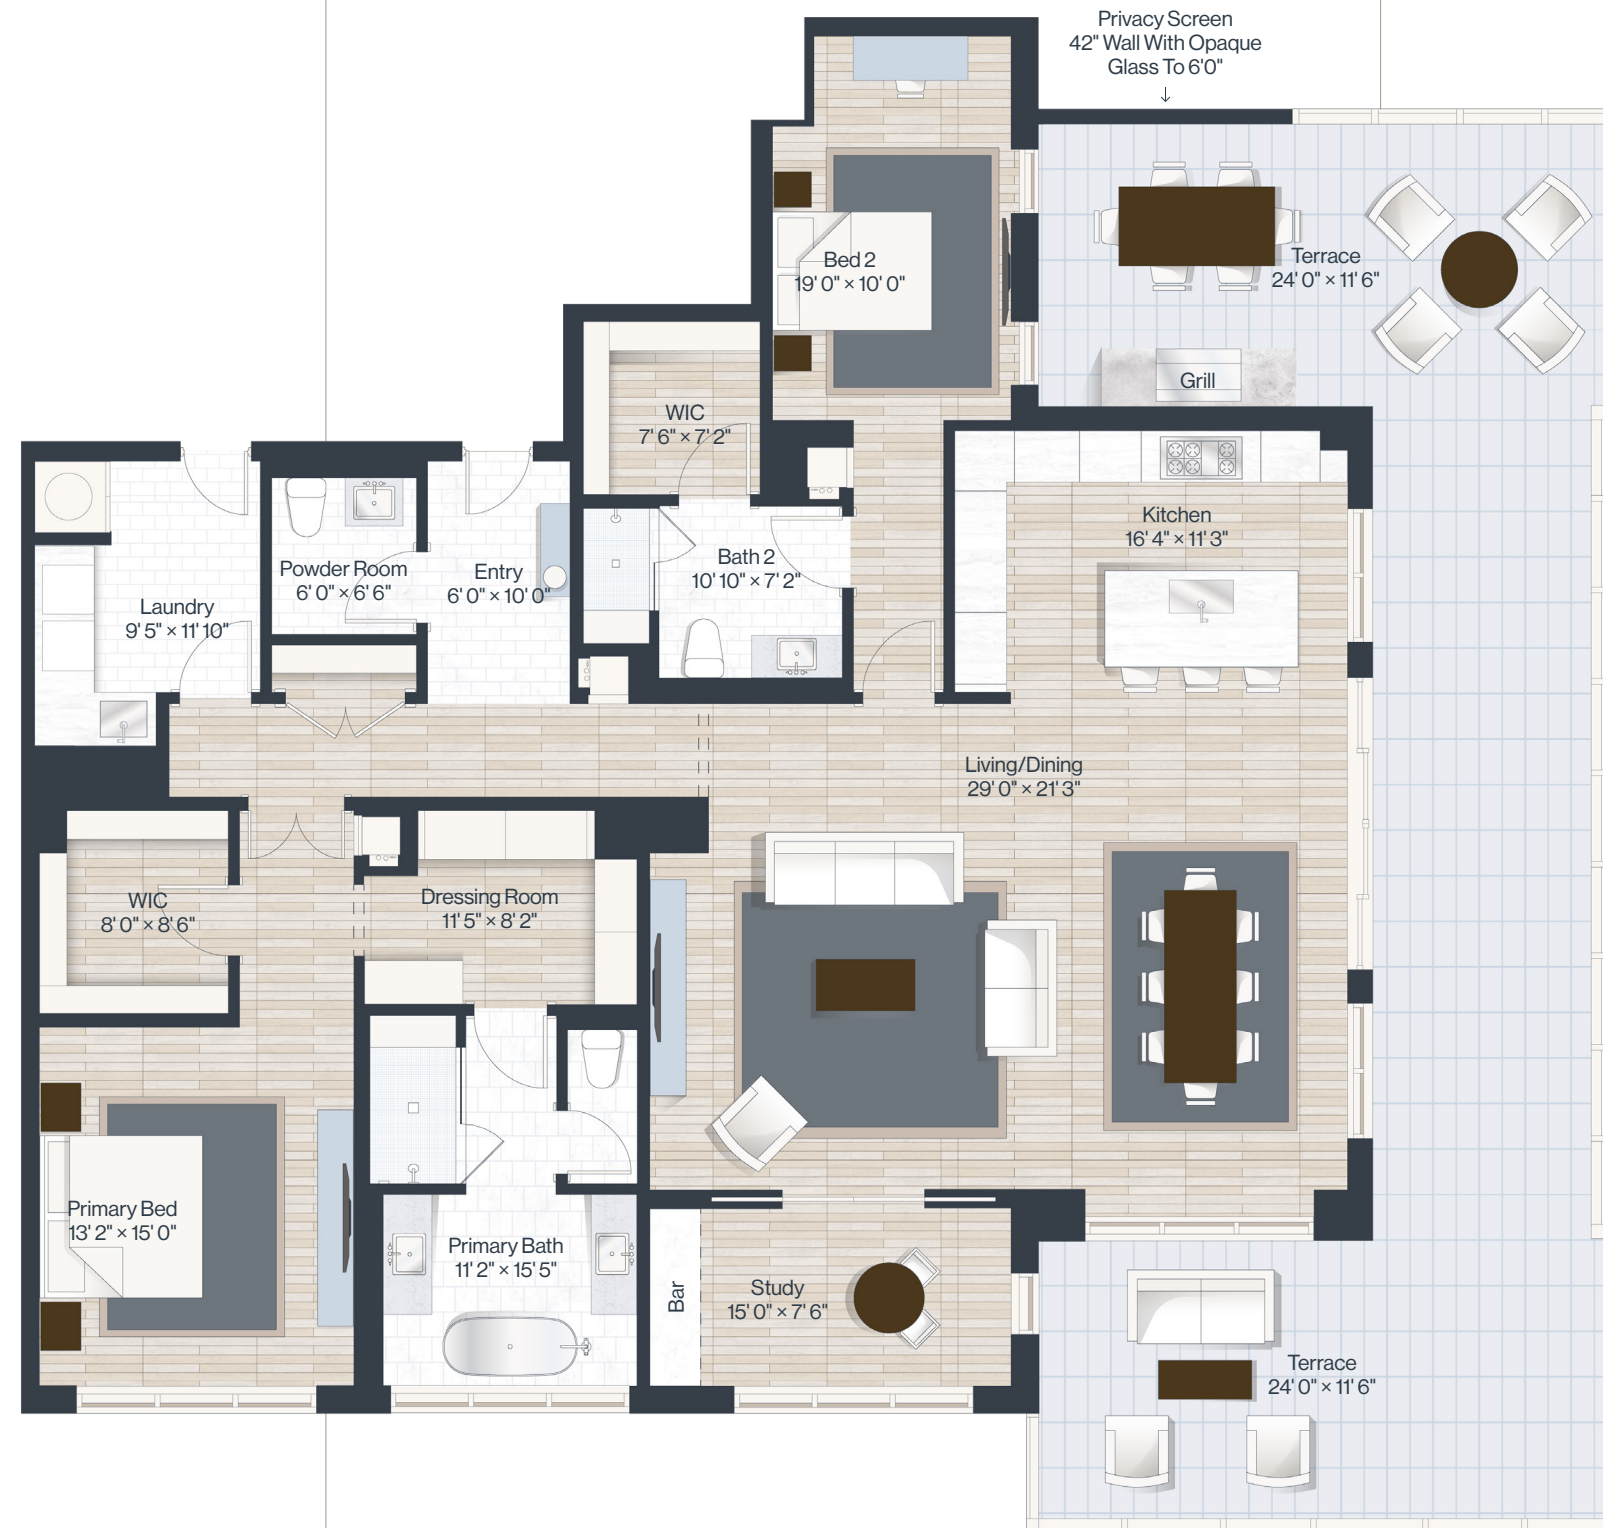

C402

2 bed+study
2.1 bath

Indoor: 2,380 SF

Outdoor: 860 SF

Total: 3,240 SF

860 SF Uncovered Terrace

C A R E T T A

LiveCaretta.com

jdl.