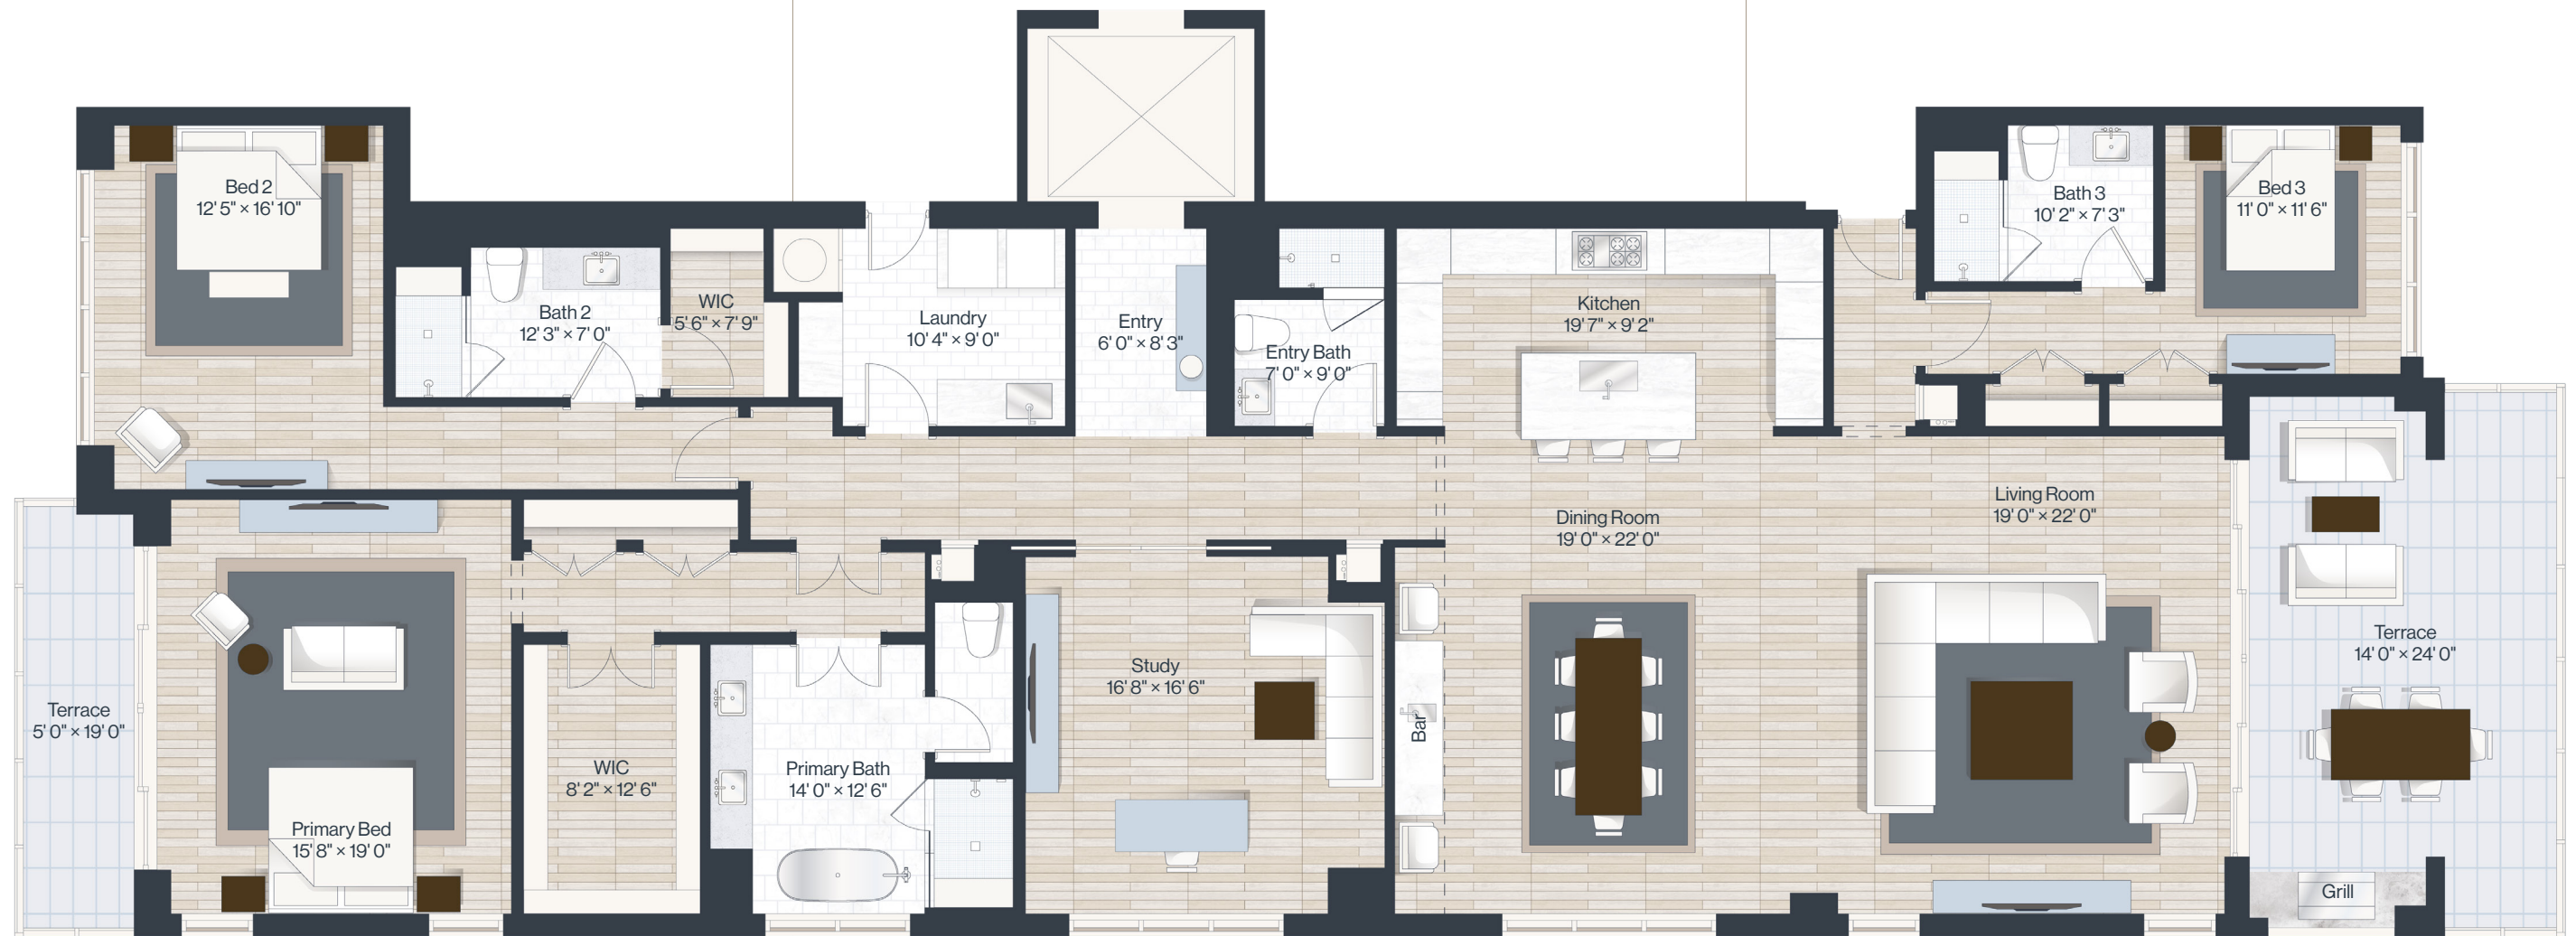

B401

3 bed+study
4 bath

Indoor: 3,450 SF
Outdoor: 430 SF
Total: 3,880 SF
430 SF Covered Terrace

C A R E T T A

LiveCaretta.com