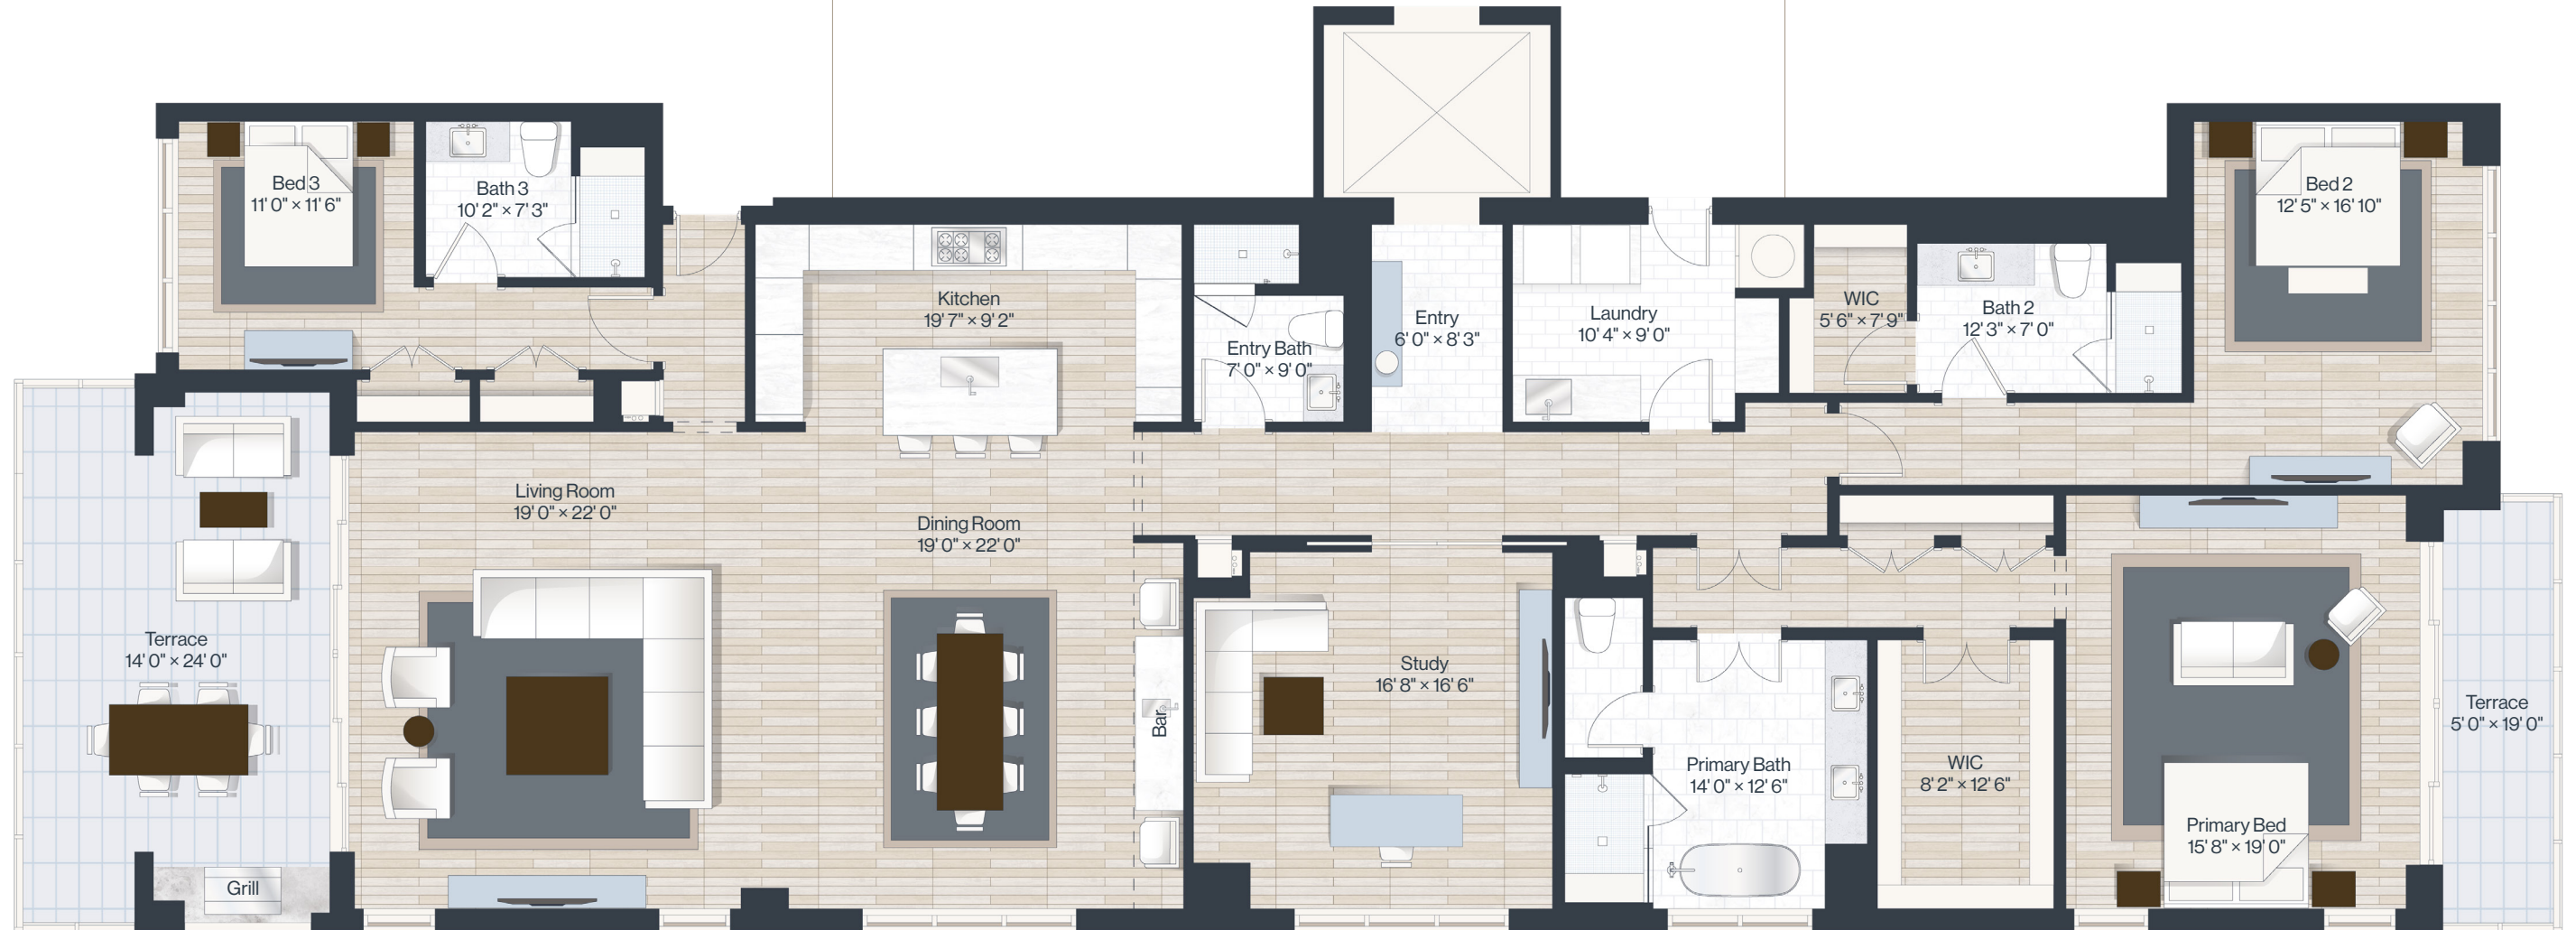

A401

3 bed+study
4 bath

Indoor: 3,450 SF
Outdoor: 430 SF
Total: 3,880 SF
430 SF Covered Terrace

C A R E T T A

LiveCaretta.com